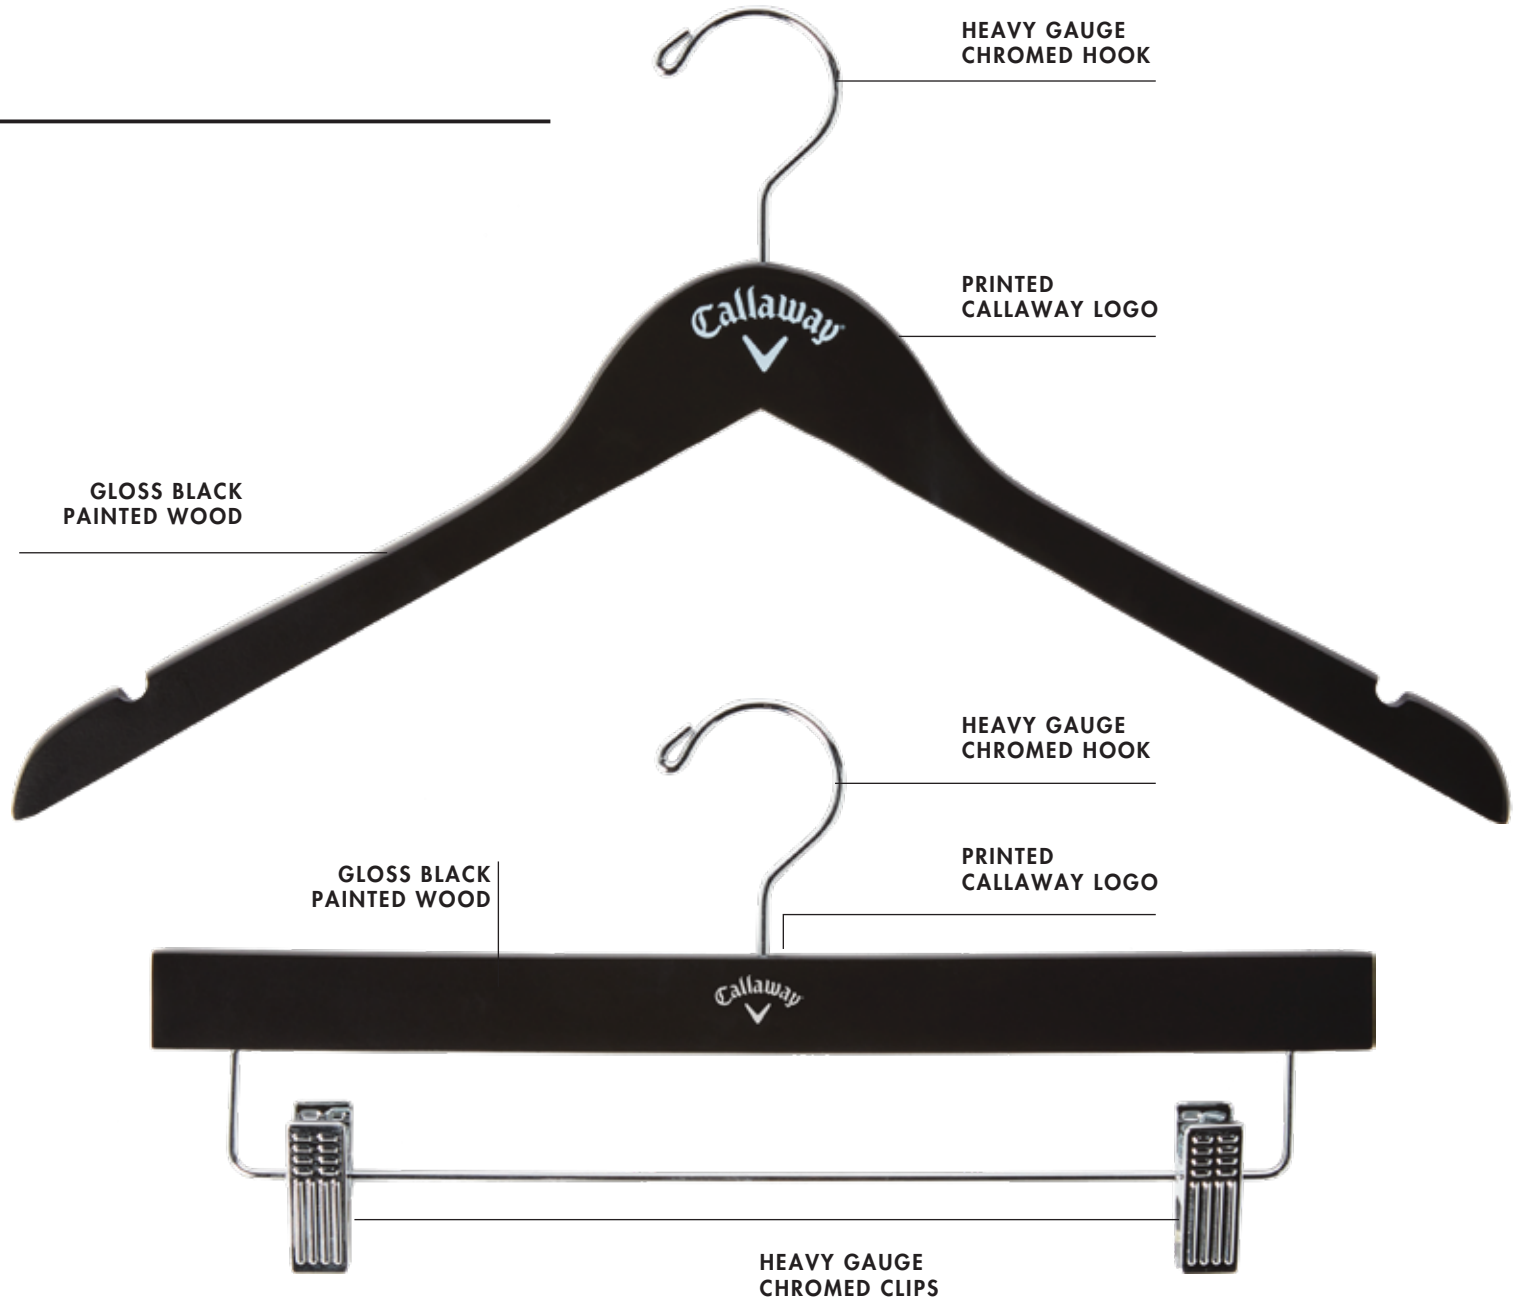

Base 24" x 24" (36" with arms).

Height 65".

Includes casters, header sign.

Capacity:

48-64 pieces

Ordering:

Contact Callaway Apparel CSR
for sales volume qualification

7" x 5.5"
HEADER SIGN

BRUSHED
STAINLESS STEEL
ARMS

MATTE BLACK
HEAVY GAUGE
STEEL

2" LOCKABLE
CASTERS

CALLAWAY POP FIXTURES

HANGERS

Tops Hanger Part#

CGT150

GLOSS BLACK
PAINTED WOOD

HEAVY GAUGE
CHROMED HOOK

PRINTED
CALLAWAY LOGO

Bottoms Hanger Part#

CGB150

GLOSS BLACK
PAINTED WOOD

HEAVY GAUGE
CHROMED HOOK

PRINTED
CALLAWAY LOGO

Ordering:

Contact Callaway Apparel CSR
for sales volume qualification

HEAVY GAUGE
CHROMED CLIPS

CALLAWAY POP FIXTURES

GRAPHIC FRAMES

Part#
CGF150

Dimensions:
10" x 17.5" x 2" (with base)
8.5" x 11" Image Size
(7.5" x 9.5" Visible Area)