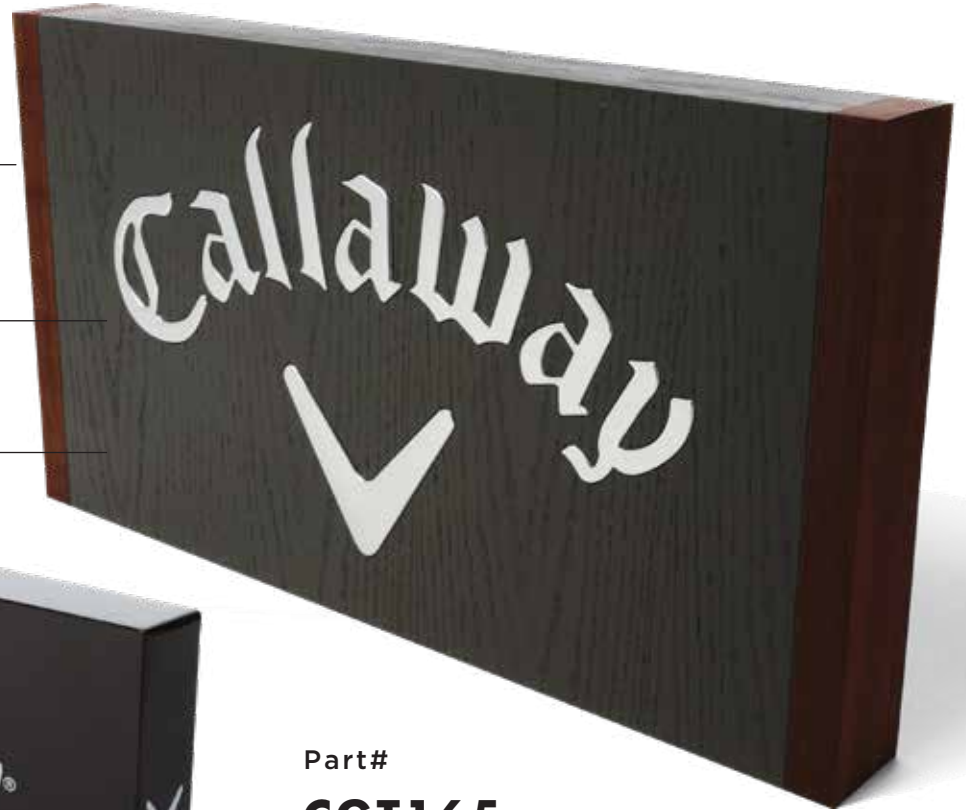

1/16"
CLEAR ACRYLIC
IMAGE COVER

Part#
CGF157

Dimensions:
13.5" x 26" x 5" (with base)
11" x 17" Image Size
(10.5" x 16.5" Visible Area)

Usage:
Display on table or counter

STAINLESS STEEL
CHEVRON ICON
INLAY

BRUSHED
STAINLESS STEEL
BASE

CALLAWAY POP FIXTURES

LOGO SIGNS

MAHOGANY
EDGE

CHROMED
LOGO INLAY

MATTE GRAY
MAPLE

Part#

CGF170

Medium Logo Header

Available in Cartons (4 per carton)

Dimensions:

18"W x 8"H x 2"D

Usage:

Display on table or counter

MATTE BLACK
HOLLOW HEAVY GAUGE STEEL

Part#